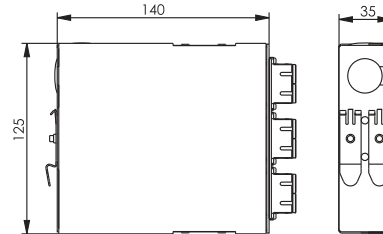

2.1

STX mounting rail distributor

2.1.1

STX Mounting Rail Distributor assembled with adaptors

Order no.	Housing type	Adaptors	Colour	Type
H82050A0002	STX mounting rail distributor	6xSC Duplex, phosphor bronze sleeve/plastic housing	beige	Multimode
H82050S0002	STX mounting rail distributor	6xSC Duplex, ceramic sleeve/plastic housing	blue	Singlemode/Multimode
H82050S0003	STX mounting rail distributor	6xSC Duplex, ceramic sleeve/metal housing	silver	Singlemode/Multimode