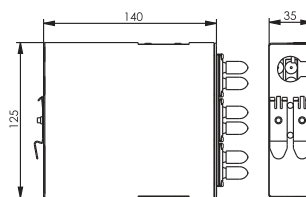

lines and the wiring inside the control cabinet. The components can be quickly and easily mounted on conventional TH 35 rails by simply clicking them in place.

STX mounting rail distributor

2.1

Performance Characteristics

- for up to 24 fibers
- 3 individual cable entries (top/bottom/rear)
- top hat rail mounting, 3 mounting options

Mechanical Characteristics	
Material: housing	sheet steel zinc plated, powder coated, light grey RAL 7035
Material: front plate	sheet steel zinc plated, powder coated, light grey RAL 7035
Material: top hat rail adaptor	sheet steel nickel plated
Cable entry	cable gland M20 for 5-9 mm
Panel piercings	ST Duplex, SC Duplex, LC Duplex, E2000 Compact
Dimensions in mm: Width	35 / 70
Dimensions in mm: Height	125
Dimensions in mm: Depth	140
Environmental Requirements	
Shock	250 ms²
Vibration sinusoidal (9 Hz - 500 Hz)	50 ms²
Protection against particulate ingress	IP2X
Protection against water / immersion	IPX0
Ambient temperature	-40° C to + 70° C
Rapid change of temperature	-40° C to + 70° C / 25 cycles t=30 min.
Climatic damp heat	+25° C / +65° C / 93% RH // -10° C / 21 cycles
Flowing mixed gas	+25° C / 73% RH / 4 days, H₂S / SO₂

STX Mounting Rail Distributor assembled with adaptors

2.1.1

Order no.	Housing type	Adaptors	Type
H82050A0001	STX mounting rail distributor	6xST Duplex, phosphor bronze sleeve/metal housing	Multimode
H82050S0001	STX mounting rail distributor	6xST-Duplex, ceramic sleeve/metal housing	Singlemode/Multimode

2.1