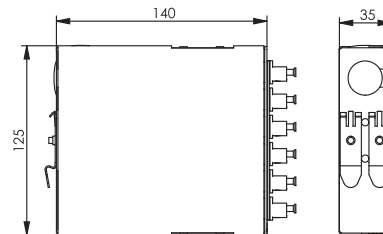

- for up to 24 fibers
- 3 individual cable entries (top/bottom/rear)
- top hat rail mounting, 3 mounting options

Mechanical Characteristics	
Material: housing	sheet steel zinc plated, powder coated, light grey RAL 7035
Material: front plate	sheet steel zinc plated, powder coated, light grey RAL 7035
Material: top hat rail adaptor	sheet steel nickel plated
Cable entry	cable gland M20 for 5-9 mm
Panel piercings	ST Duplex, SC Duplex, LC Duplex, E2000 Compact
Dimensions in mm: Width	35 / 70
Dimensions in mm: Height	125
Dimensions in mm: Depth	140
Environmental Requirements	
Shock	250 ms ²
Vibration sinusoidal (9 Hz - 500 Hz)	50 ms ²
Protection against particulate ingress	IP2X
Protection against water / immersion	IPX0
Ambient temperature	-40° C to + 70° C
Rapid change of temperature	-40° C to + 70° C / 25 cycles t=30 min.
Climatic damp heat	+25° C / +65° C / 93% RH // -10° C / 21 cycles
Flowing mixed gas	+25° C / 73% RH / 4 days, H ₂ S / SO ₂

2.1

2.1

STX mounting rail distributor

2.1.1

STX Mounting Rail Distributor assembled with adaptors

Order no.	Housing type	Adaptors	Colour	Type
H82050A0002	STX mounting rail distributor	6xSC Duplex, phosphor bronze sleeve/plastic housing	beige	Multimode
H82050S0002	STX mounting rail distributor	6xSC Duplex, ceramic sleeve/plastic housing	blue	Singlemode/Multimode
H82050S0003	STX mounting rail distributor	6xSC Duplex, ceramic sleeve/metal housing	silver	Singlemode/Multimode